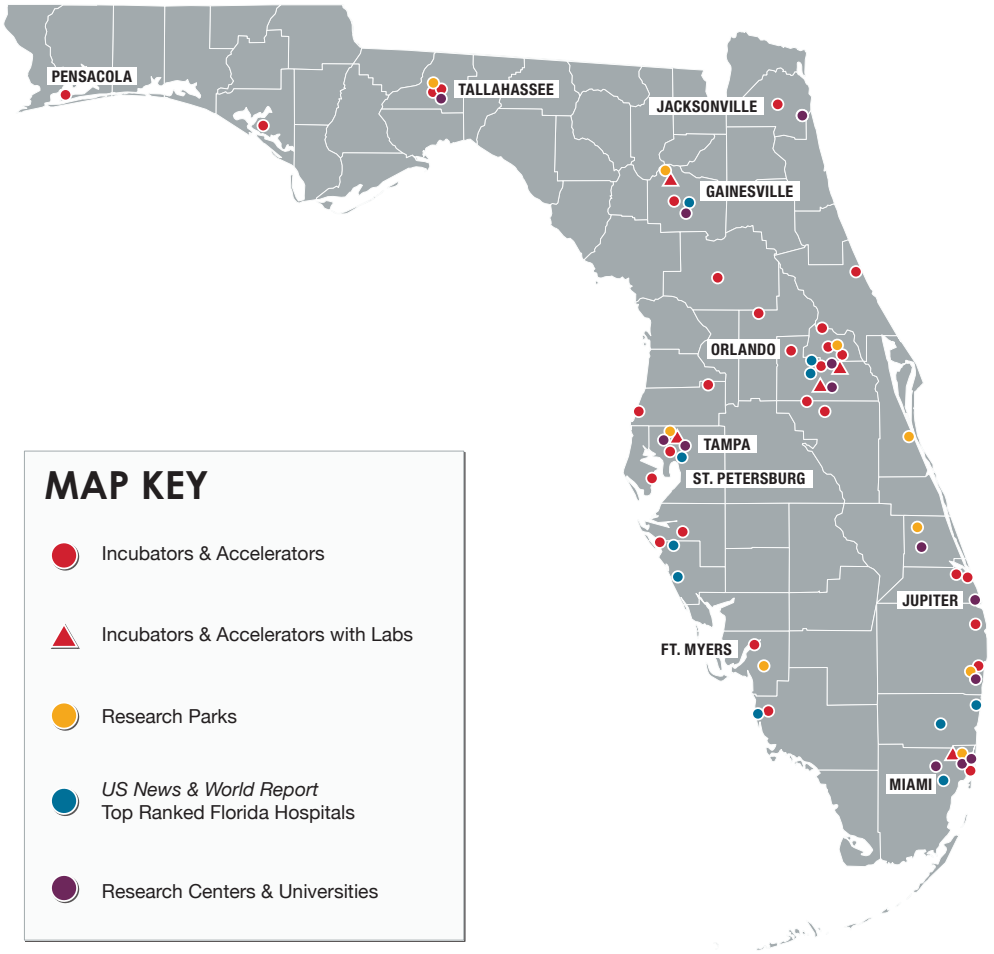

LIFE SCIENCES INFRASTRUCTURE ASSETS

SELECT ASSETS

TOP HOSPITALS

Florida Hospital Orlando
 UF Health Shands Hospital
 Tampa General Hospital
 Mayo Clinic
 Orlando Regional Medical Center
 Baptist Hospital of Miami
 Holy Cross Hospital
 Sarasota Memorial Hospital
 Cleveland Clinic Florida
 Naples Community Hospital
 Venice Regional Medical Center

RESEARCH PARKS

Central Florida Research Park
 Florida Atlantic University Research Park
 Innovation Park of Tallahassee
 Progress Corporate Park
 Treasure Coast Research Park
 USF Research Park
 University of Miami Life Science Park
 Florida Tech Research Park

LEADING LIFE SCIENCES RESEARCH CENTERS & UNIVERSITIES

University of Miami School of Medicine
 University of Florida
 Scripps Florida
 University of South Florida
 H. Lee Moffitt Cancer Center & Research Institute
 Florida State University
 University of Central Florida
 Florida International University
 Mayo Clinic Jacksonville
 Torrey Pines Institute for Molecular Studies
 Florida Atlantic University
 Mount Sinai Medical Center
 NSU Cell Therapy Institute (KI)
 Max Planck

INCUBATORS & ACCELERATORS

Sid Martin Biotechnology Incubator at UF
Tampa Bay Innovation Center/TEC Garage
UCF Incubator Network (8 locations); 1 with lab space: **Research Park, Orlando**
USF Connect/Tampa Bay Technology Incubator (TBTI)
Guidewell Innovation Center/CoRE
Hialeah Technology Center
 Florida Atlantic University Technology Business Incubator
 Southwest Florida Enterprise Center
 Venture Hive
 Gulf Coast Center for Innovation & Entrepreneurship
 Innovation Park of Tallahassee
 ARCEO Soft Landing Incubator
 Indian River State College Business & Technology Incubator
 Miami Entrepreneurship Center
 The TED (Technology, Enterprise & Development) Center