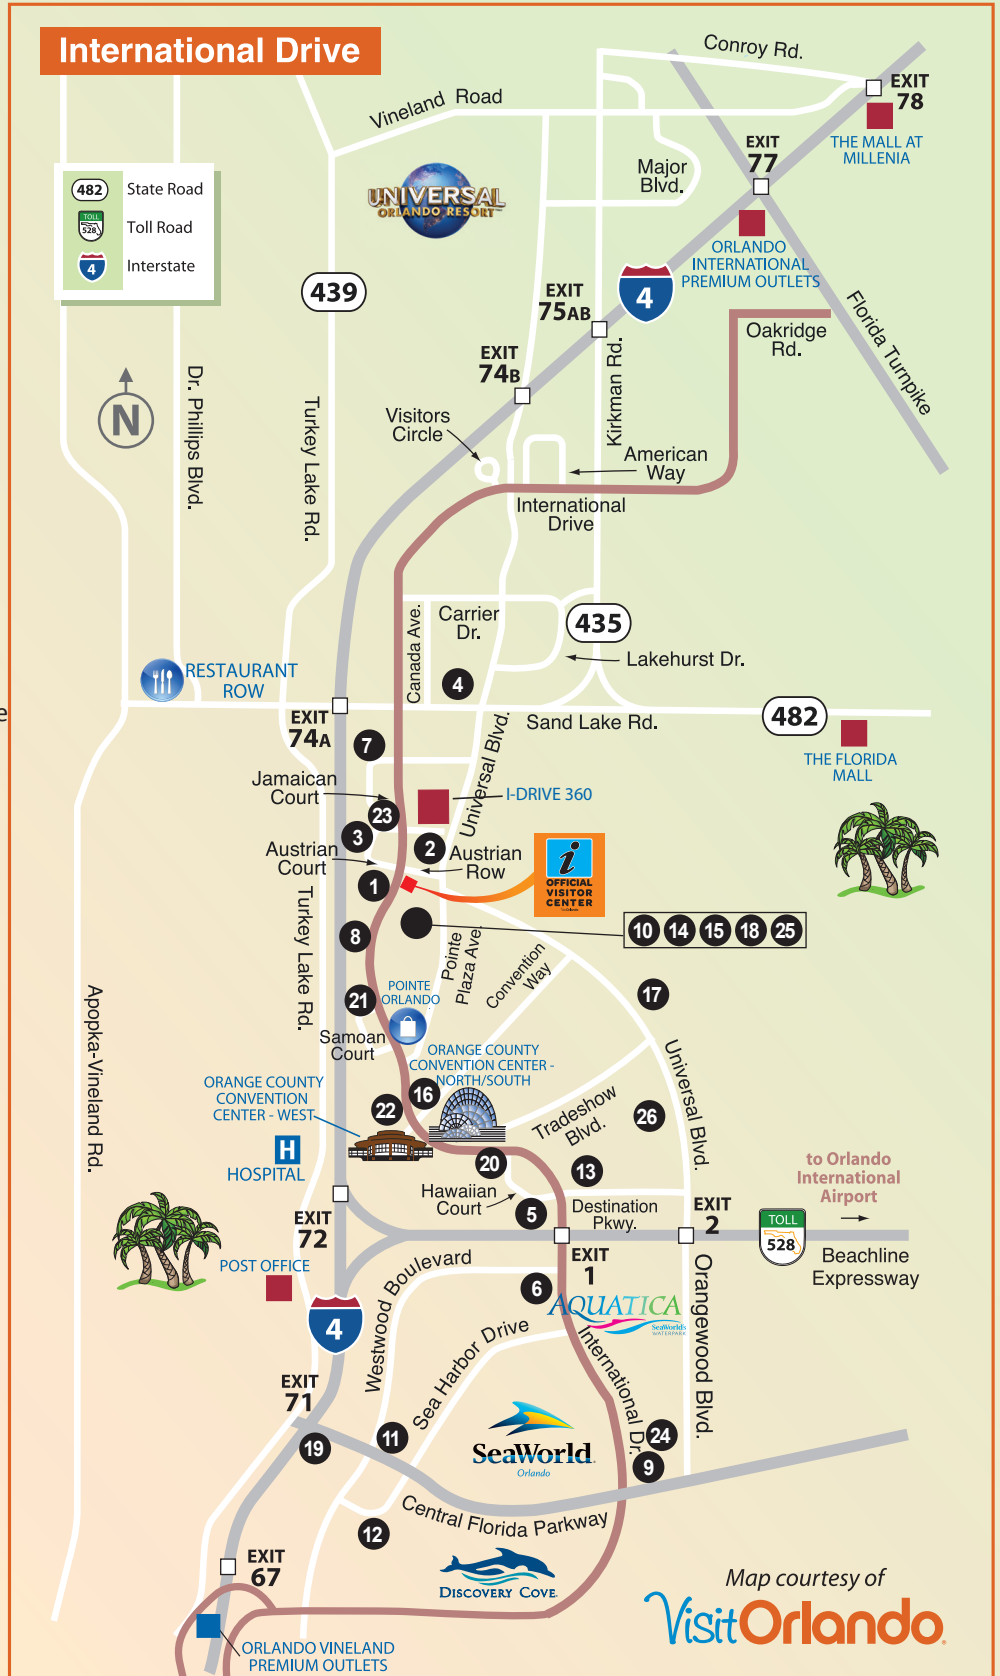

# PITTCON<sup>®</sup> 2018

CONFERENCE & EXPO

Orange County Convention Center  
February 26–March 1, 2018

## HOTELS

1. Avanti Resort
2. Castle Hotel, Autograph Collection
3. Courtyard Orlando International Drive/ Convention Center
4. Crowne Plaza Orlando Universal
5. Days Inn Orlando Convention Center
6. DoubleTree by Hilton Orlando at SeaWorld
7. Embassy Suites Hotel Jamaican Court
8. Embassy Suites International Drive/ Convention Center
9. Fairfield Inn & Suites at SeaWorld
10. Hampton Inn - Convention Center
11. Hilton Garden Inn Orlando at SeaWorld
12. Hilton Grand Vacations Club at SeaWorld
13. Hilton Orlando
14. Homewood Suites by Hilton-International Drive
15. Hyatt Place Orlando/Convention Center
16. Hyatt Regency Orlando
17. Las Palmeras by Hilton Grand Vacations
18. Residence Inn Orlando Convention Center
19. Residence Inn Sea World International Center
20. Rosen Centre Hotel
21. Rosen Inn at Pointe Orlando
22. Rosen Plaza Hotel
23. Sonesta ES Suites Orlando
24. SpringHill Suites Orlando at SeaWorld
25. SpringHill Suites Orlando Convention Center
26. Vista Cay Resort by Millennium

Map courtesy of  
**VisitOrlando**